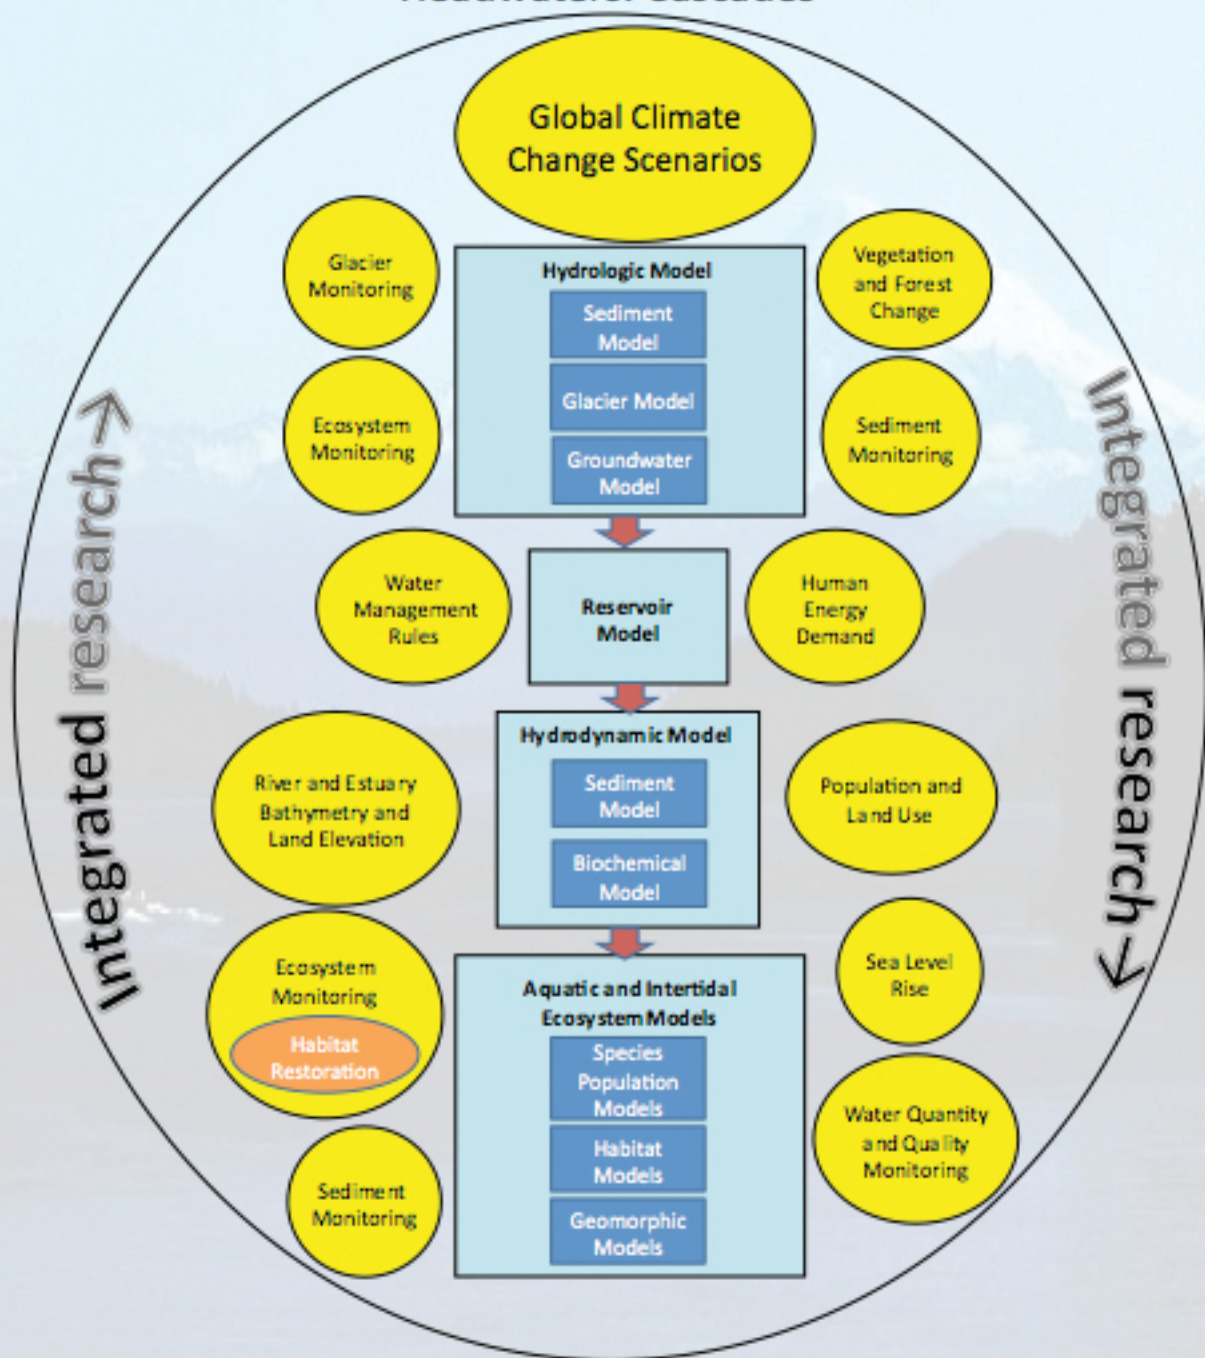

Headwaters: Cascades

Estuary: Puget Sound